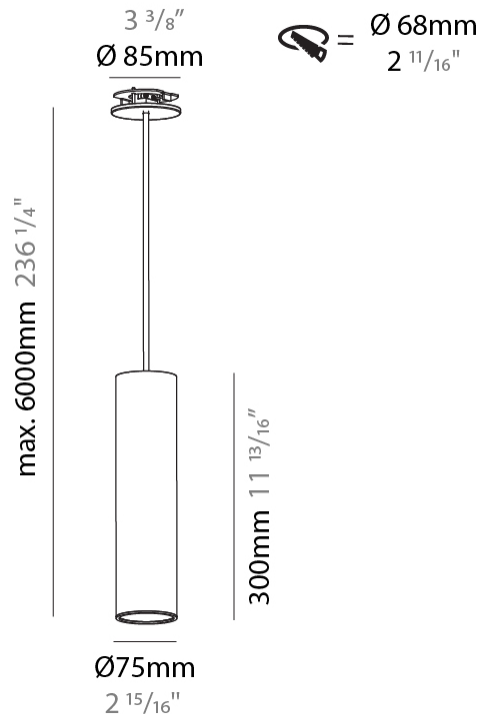

PHYSICAL

Shape: Cylinder
Diameter (mm): 75
Diameter (in): 2 15/16
Height (mm): 300
Height (in): 11 13/16
Max. Overall Height (mm): 2300
Max. Overall Height (in): 90 9/16
Light Distribution: Downlight
Diffuser: Shine Ring 0-6
Fixture Finish: SSR / BKV / CWI / CRY / HAB / LAG / UFT / ITA / RUA / RUR / MIC / FTG / MYG / TWT / LOD / PUS / FRO / FUP / KIA / POP / BLS / SPG / MEY / GOH / GUM / CHC / COM / ABZ / JAG / OBR / MOS / ROR
Fixture Material: Aluminum
Cable Details: 2000mm / 6000mm Cable in White / Black / Orange / Red
Cut-out Measurements: 68mm / 2 11/16"

ELECTRICAL

Lamp Type: LED (Zhaga Standard)
Input Wattage (W): 10.9
Total Output Wattage (W): 9
Dimming: Tri-Mode (Non-Dimming and Phase Dimming (120Vac only) and 0-10V Dimming)
Driver Included: Yes
Driver Location: External
Driver Type: Constant Current - Universal
Driver Class: Class 2
Housing: ENCP3 w/Quick Connect
Input Voltage (V): 120 - 277
Constant Current (MA): 500

LED

Number of LEDs: 1
Color Temperature (°K): 2700 / 3000 / 4000
Max. Delivered Lumen (lm): 923
CRI: >90 CRI
Lamp Life (hrs): 50000
Upon Request: ***3500K available in minimum quantities (larger quantities upon request)

OPTICAL

Reflector: 18 / 36 / 52

RATINGS AND CERTIFICATIONS

Certified By: Certified for North American Standards
IP rating: IP20